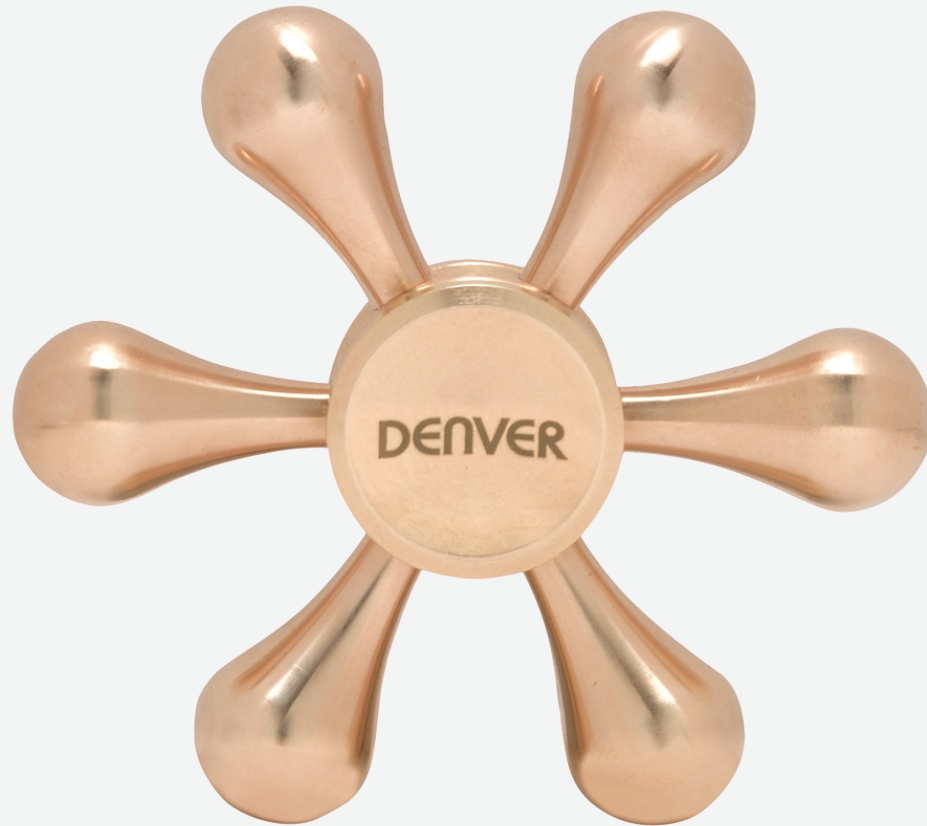

Denver SPM-650 GOLD

- Spinner
- Can spin up to 180 seconds
- In metal
- Smooth design

⚙️ HIGHLIGHTS
Made in metal

Shipping information

Unit size: 6.80(w) x 6.80(d) x 1.50(h) cm

Unit weight: 0.135

Giftbox size: 11.80(w) x 14.00(d) x 1.60(h) cm