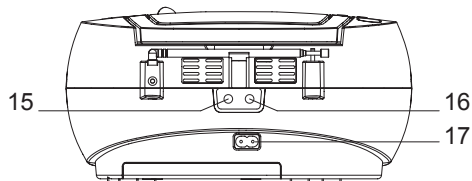

### LOCATION OF CONTROL

Power Requirement: AC 220-240V~50Hz  
Power Consumption: In Use(Max): 8W / HOUR  
In Standby/Off: <0.5W / HOUR