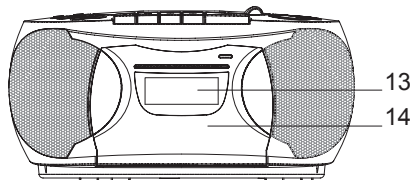

### LOCATION OF CONTROL

Power Requirement: AC 220-240V~50Hz  
Power Consumption: In Use(Max): 8W / HOUR  
In Standby/Off: <0.5W / HOUR