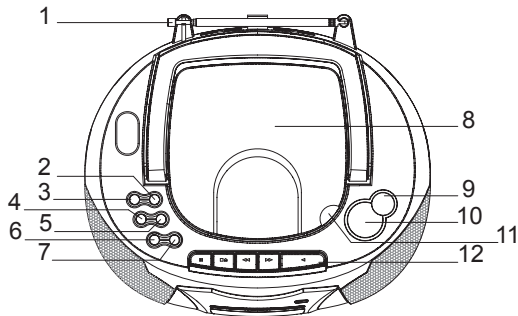

### LOCATION OF CONTROL

Power Requirement: AC 220-240V~50Hz  
Power Consumption: In Use(Max): 8W / HOUR  
In Standby/Off: <0.5W / HOUR