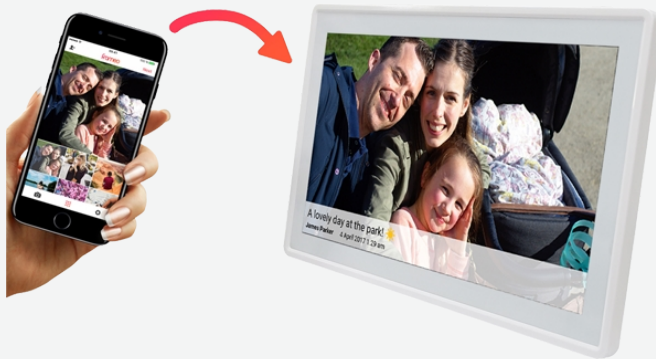

Denver PFF-1160HWHITE

- Smart 11.6" digital Wi-Fi photoframe with FULL HD IPS touchscreen
- Preinstalled FRAMEO software that enables you to make personal photo frame functions
- Download app to your smartphone, and then push photos & video through to the FRAMEO photoframe - This is perfect if you give the Frameo to a family member etc.
- Frameo is a new type of social media based on photos - Have hundreds of friends pushing pictures & video directly to your photoframe.
- Send your family or friends the newest pictures/videos from Christmas, when you are on vacations etc.
- Add text to the pictures
- FRAMEO photoframe gives photosharing a new and much more personal touch
- The owner of the FRAMEO photoframe are in control. You decide who shall be able to send you pictures/videos, you can invite friends, family etc.
- 11.6" FULL HD IPS touchscreen with 1080P resolution: 1920x1080
- Dual band Wi-Fi - 2.4 & 5GHz
- Octo core CPU for extra smooth performance
- Set time for rotation of pictures between 10 seconds & 30 mins.
- Timer function to make the FRAMEO photoframe turn off automatically at night. You can e.g. set it to be off between 23.00 and 08.00
- Add and delete FRAMEO friends directly from the touchscreen
- 8GB memory - you can save thousands of pictures directly onto the FRAMEO photoframe

-  Highlights
11.6", FULL HD IPS touchscreen, Dual band Wi-Fi (2.4 & 5GHz), MicroSD, social photomedia
-  Power
100-240V~50-60Hz/5V~2A adaptor
-  Memory
8GB internal storage + MicroSD card slot for importing pictures from MicroSD card
-  CPU Speed
Octo core CPU
-  Storage
8GB internal storage + MicroSD card slot for importing pictures from MicroSD card