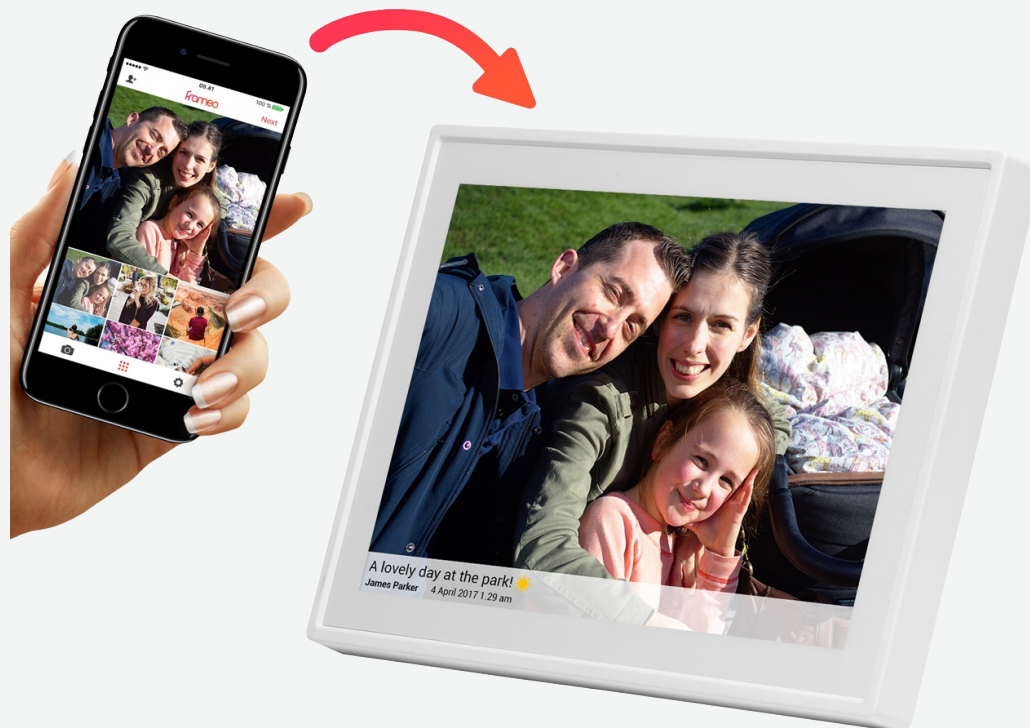

Denver PFF-1011WHITE MK2

- Smart 10.1" digital Wi-Fi photoframe with IPS touchscreen
- Preinstalled FRAMEO software that enables you to make personal photo frame functions
- Download app to your smartphone, and then push photos & videos through to the FRAMEO photoframe - This is perfect if you give the Frameo to a family member etc.
- Frameo is a new type of social media based on photos - Have hundreds of friends pushing pictures & videos directly to your photoframe.
- Send your family or friends the newest pictures & videos from Christmas, when you are on vacations etc.
- Add text to the pictures
- FRAMEO photoframe gives photosharing a new and much more personal touch
- The owner of the FRAMEO photoframe are in control. You decide who shall be able to send you pictures & videos, you can invite friends, family etc.
- 10.1" IPS touchscreen with resolution: 800x1280
- Set time for rotation of pictures between 10 seconds & 30 mins.
- Timer function to make the FRAMEO photoframe turn off automatically at night. You can e.g. set it to be off between 23.00 and 08.00
- Add and delete FRAMEO friends directly from the touchscreen
- 8GB eMMC memory - you can save thousands of pictures directly onto the FRAMEO photoframe

-  Highlights
10.1", IPS touchscreen, Wi-Fi, MicroSD, social photomedia
-  Power
100-240V~50-60Hz/5V~2A adaptor
-  Memory
8GB internal storage (eMMC) + MicroSD card slot for importing pictures from MicroSD card
-  File types
JPEG photos
-  WIFI
Built-in Wi-Fi function