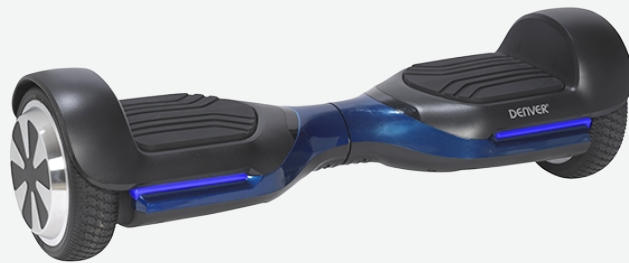

Denver HBO-6750Blue

- 6,5" hoverboard - UL approved
- 2x350W engines & dual balancing system
- Self balancing when turned on
- Runs up to 15km/h
- Range per charge - up to 15km
- Aluminium rims with solid rubber tires for extra grip
- 6.5" wheel size
- Hard ABS body casing
- Maximum load: 120kg
- LED light in front of the hoverboard
- Built-in rechargeable battery (36V~4000mAh) - Full charge takes approximately 4 hours.

Please notice

Speed and range may differ based on rider weight, terrain, temperature, and driving style

Always make sure to wear safety gear For domestic use only

Only for use in dry weather

-  Highlights
6.5" balance scooter, 2 x 350W engines, up to 15km/h, up to 15km range
-  Power
230V charger included
-  Battery
36V~4000mAh rechargeable lithium battery
-  Materials
Aluminium/plastic