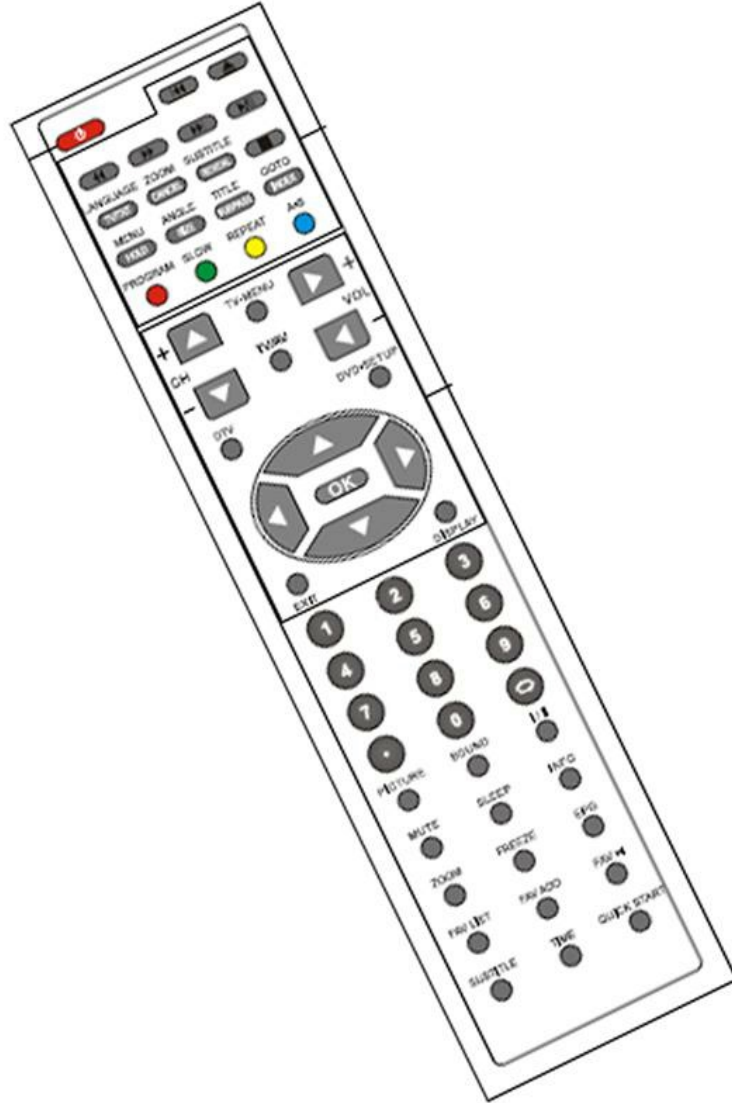

DENVER DWM-100USB W REMOTE

Remote control