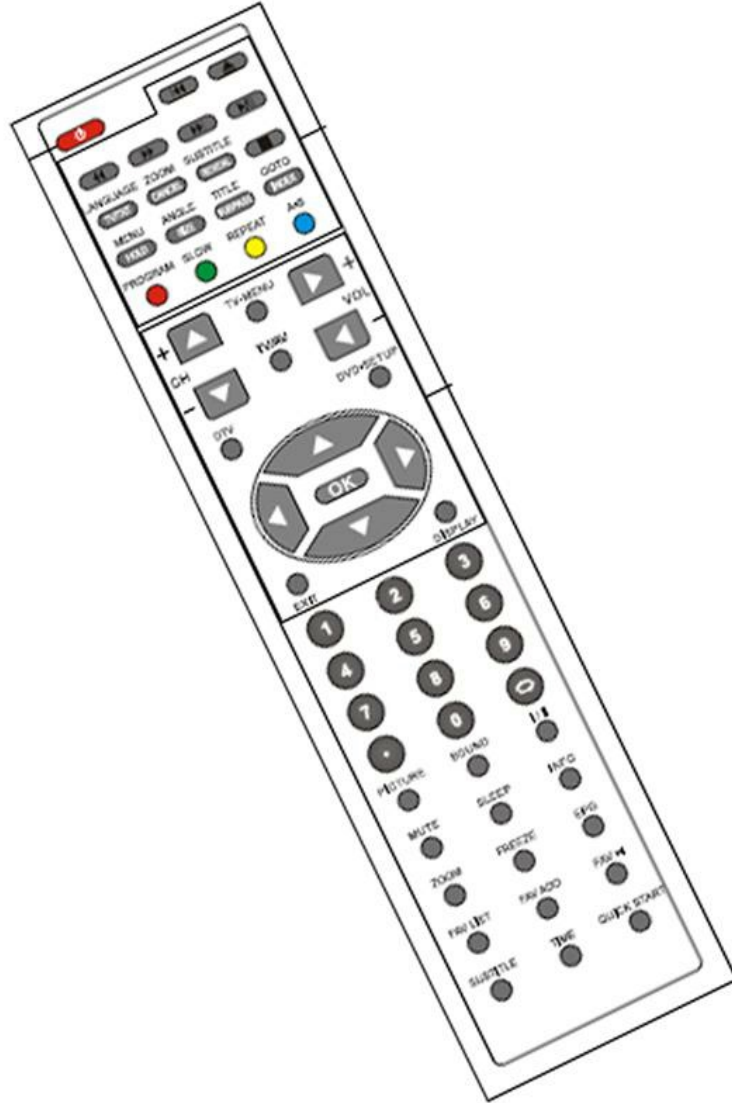

DENVER DWM-100USB REMOTE

Remote control