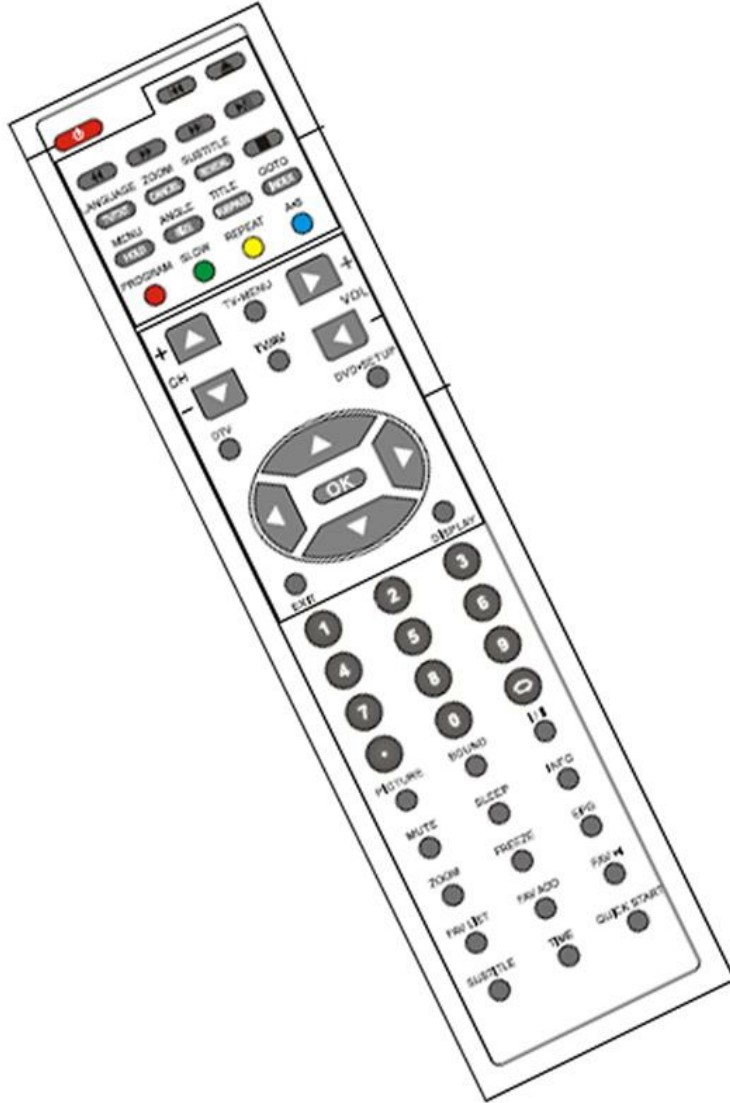

# Remote DVBT-43

# Remote control