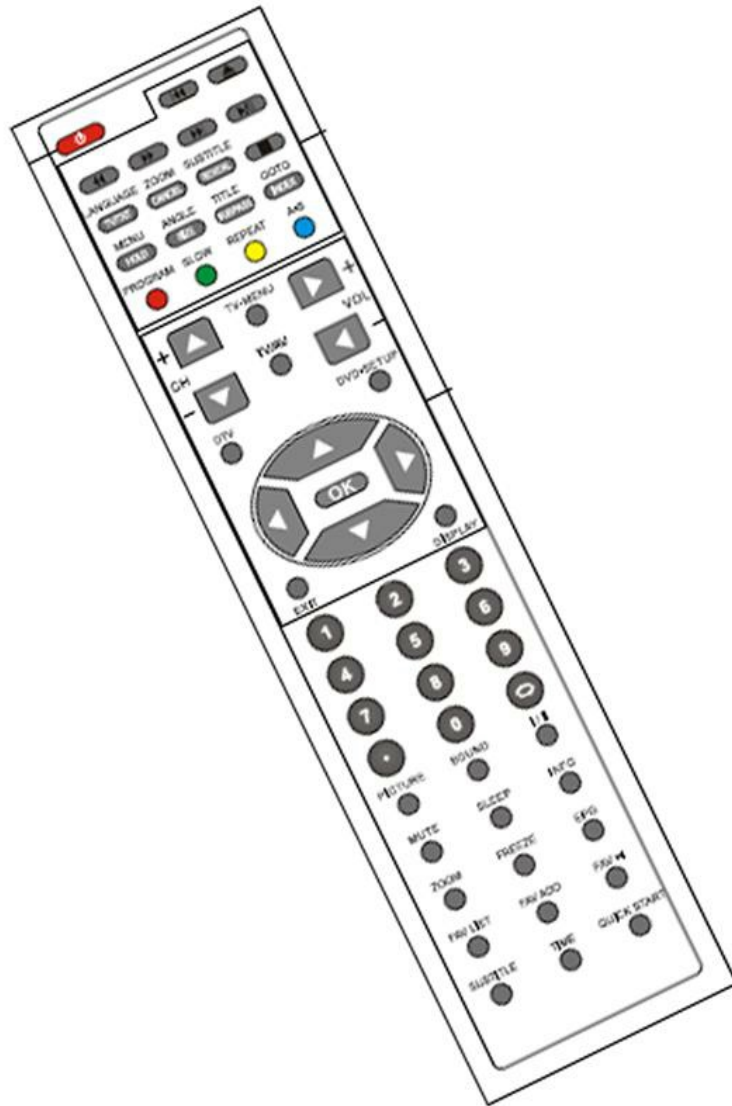

DENVER DVBC-110 REMOTE

Remote control